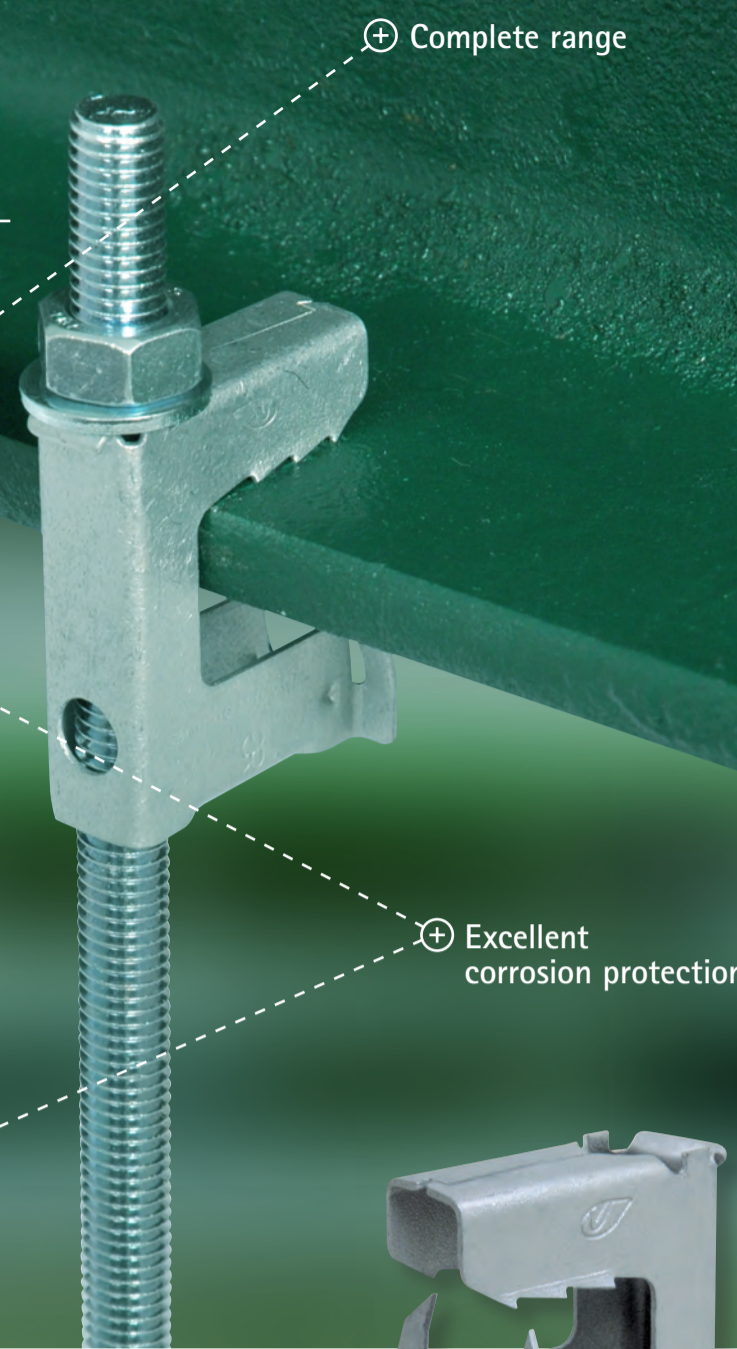

Fixings for electrical installations