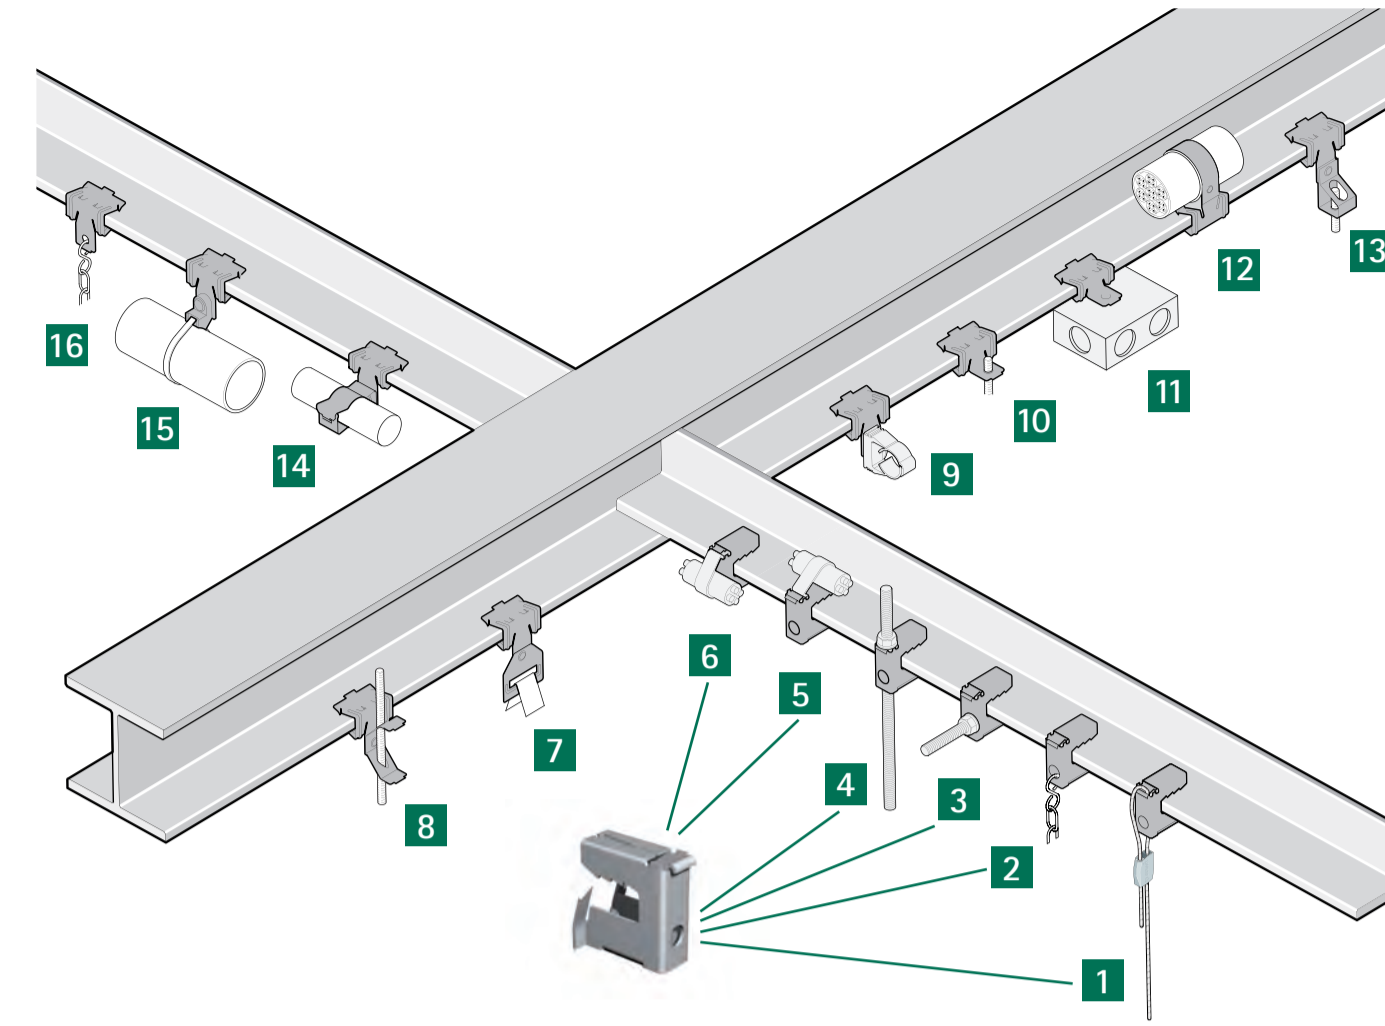

Britclips® Efficient and easy to use

Britclips®: The new fixing standard for electrical installations

Tiger, FC

1-6 Code Tiger Part No. 5180xxxx	7 Code FCox SSH Part No. 50720xxx	8 Code FCox TRMx Part No. 50620xxx	9 Code FCox 6x9 Part No. 505206xx	10 Code FCox M6 Part No. 504256xx	11 Code FCHBox M6x11 Part No. 505216xx
12 Code FCox PD Part No. 503275xx	13 Code FCox ICTox Part No. 5042xxxx	14 Code FCox ICCox Part No. 5012xxxx	15 Code FCox TB Part No. 503200xx	16 Code FCox Part No. 500200xx