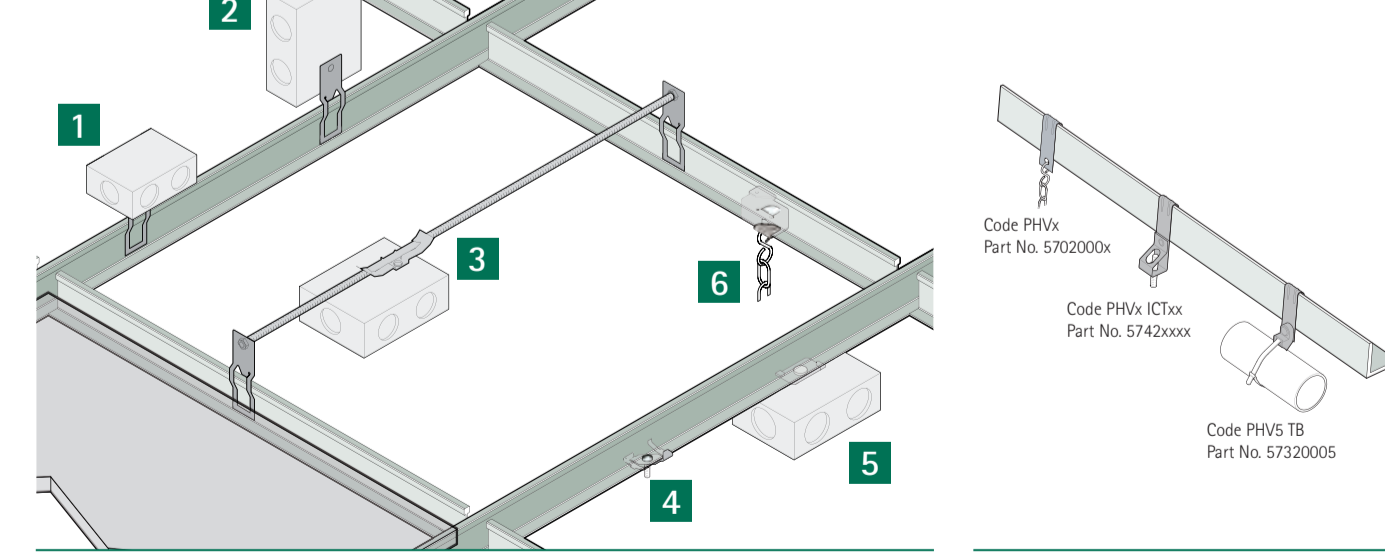

AC

1 Code ACA Part No. 56020001	2 Code ACS Part No. 56020002	3 Code AC20xx Part No. 569200xx	4 Code ACO M6xx Part No. 5652xxxx	5 Code ACS25-25 Part No. 56521604	6 Code ACT Part No. 5609xxxx

PHV

1 Code PHVx Part No. 570200xx	2 Code PHVx ICTox Part No. 5742xxxx