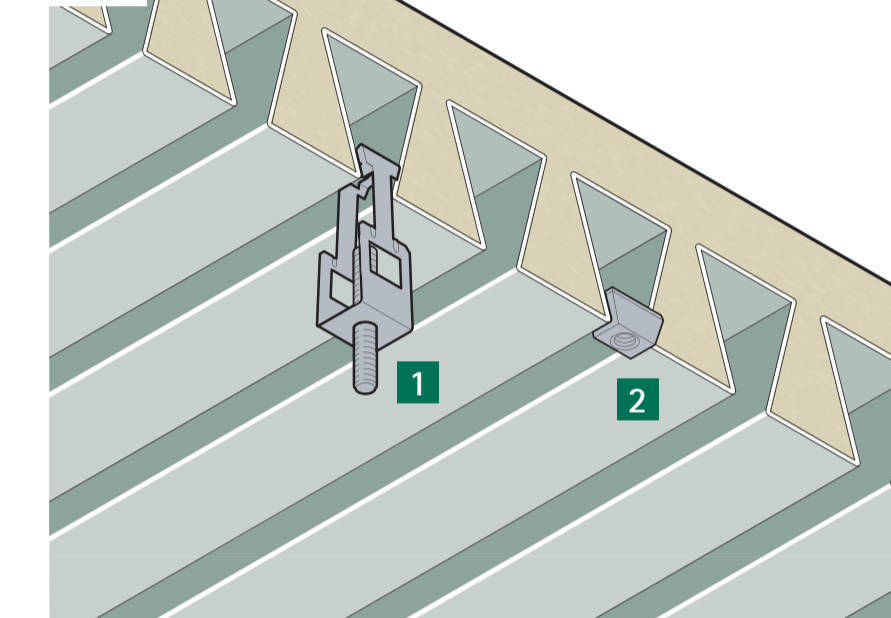

CD

1 Code CDox Part No. 5842xxxx	2 Code WMax Part No. 6213xxx

The value of smart

walraven.com

The right combination

starQuick®
starQuick® pipe clamps guarantee a reliable and labour saving working method: the pipe is simply offered into the clip - pressing the pipe - click - ready!

STARLOCK®

- Easy and quick to use
- Wide range of applications
- Tightens strip and cuts redundant parts
- No loss of material

BIS DobyGrip

The value of smart