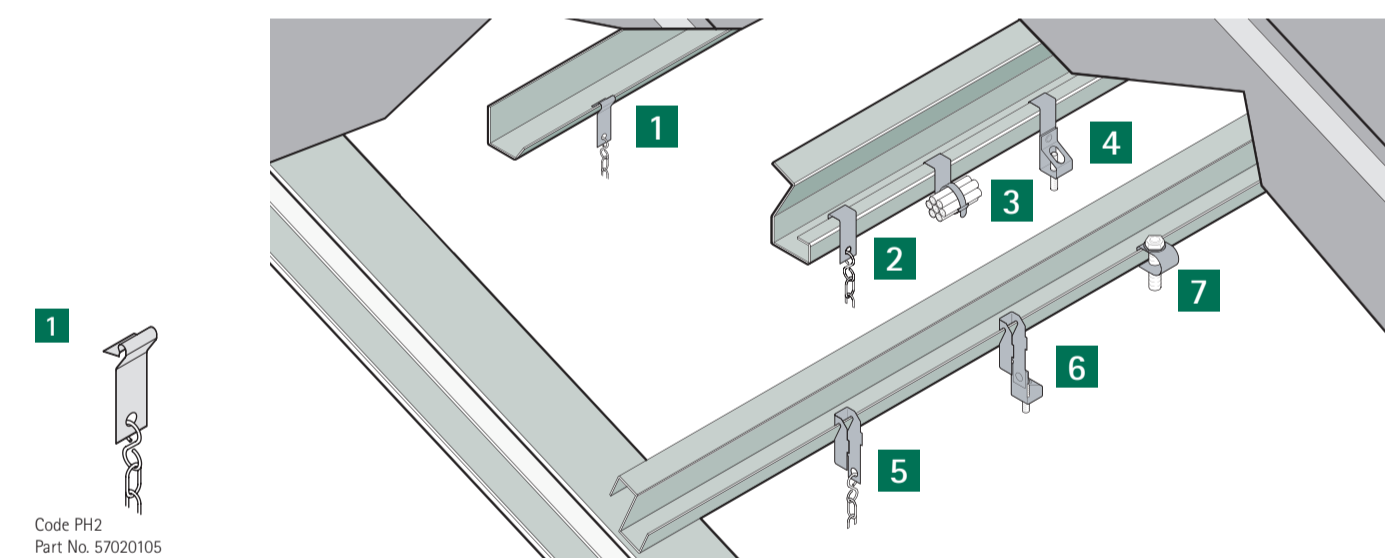

PH, PCH

1 Code PH2 Part No. 57020105	2 Code PCH Part No. 57020015	3 Code PCH TB Part No. 57200115	4 Code PH ICTox Part No. 5742xxxx	5 Code PH2L Part No. 57020103	6 Code PH2L ICTox Part No. 5742xxxx	7 Code PHD Part No. 57431185