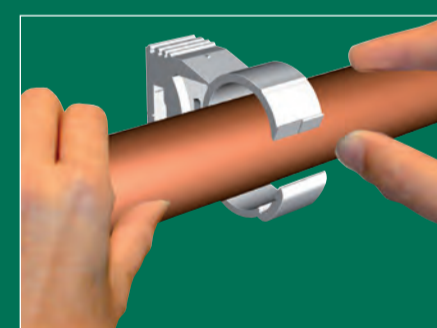

Fixings for electrical installations

Britclips® Efficient and easy to use

Britclips®: The new fixing standard for electrical installations

Tiger, FC

1-6 Code Tiger Part No. 5180xxxx	7 Code FCox SSH Part No. 50720xxx	8 Code FCox TRMx Part No. 50620xxx	9 Code FCox 6x9 Part No. 505206xx	10 Code FCox M6 Part No. 504256xx	11 Code FCHBox M6x11 Part No. 505216xx
12 Code FCox PD Part No. 503275xx	13 Code FCox ICTox Part No. 5042xxxx	14 Code FCox ICCox Part No. 5012xxxx	15 Code FCox TB Part No. 503200xx	16 Code FCox Part No. 500200xx	

FU, SB, GAM8, PC

2 Code SB17 TRM6 Part No. 53620617	3 Code SB17 ICTM6 Part No. 53420617	4 Code PCF9 Part No. 52022009	5 Code PCC Part No. 52020020	6 GAM8 Part No. 5209xxxx	7 Code FCox xx Part No. 5202xxxx
8 Code Flux M6x9 Part No. 515206xx	9 Code Flux M6x9 Part No. 515206xx	10 Code Flux ICCox Part No. 5112xxxx	11 Code SB17 Part No. 5342xxxx	12 Code SB17 ICCox Part No. 5312xxxx	13 Code SB17 M6x9 Part No. 535206xx

RD

1 Code RD Part No. 54020000	2 Code RD ICTox Part No. 5442xxxx	3 Code RD TRMMax Part No. 5462xxxx	4 Code RTBox Part No. 67811xxx

TR

1 Code TRMax CT Part No. 550200xx	2 Code TRMax Part No. 550200xx	3 Code TRMax ICCox Part No. 5512xxxx

CD

1 Code CDox Part No. 5842xxxx	2 Code WMax Part No. 6213xxx

The value of smart

walraven.com

The right combination

starQuick®
starQuick® pipe clamps guarantee a reliable and labour saving working method: the pipe is simply offered into the clip - pressing the pipe - click - ready!

STARLOCK®

- Easy and quick to use
- Wide range of applications
- Tightens strip and cuts redundant parts
- No loss of material

BIS DobyGrip

The value of smart

PH, PCH

1 Code PH2 Part No. 57020105	2 Code PCH Part No. 57020015	3 Code PCH TB Part No. 57200115	4 Code PH ICTox Part No. 5742xxxx	5 Code PH2L Part No. 57020103	6 Code PH2L ICTox Part No. 5742xxxx	7 Code PHD Part No. 57431185