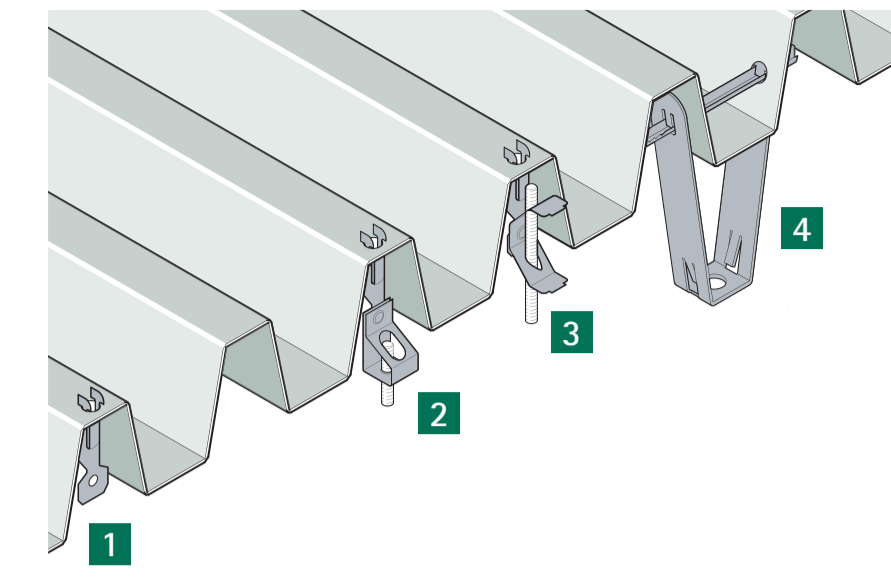

RD

1 Code RD Part No. 54020000	2 Code RD ICTox Part No. 5442xxxx	3 Code RD TRMMax Part No. 5462xxxx	4 Code RTBox Part No. 67811xxx