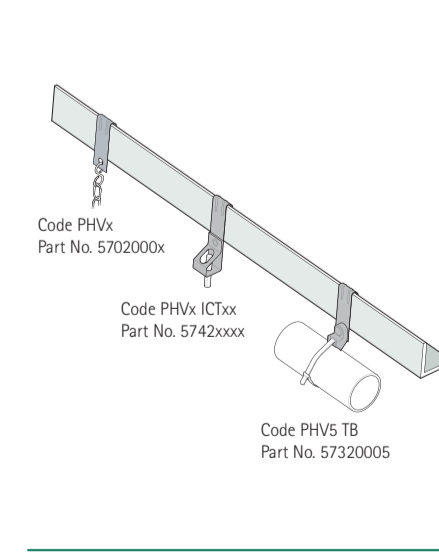

PHV

1 Code PHVx Part No. 570200xx	2 Code PHVx ICTox Part No. 5742xxxx