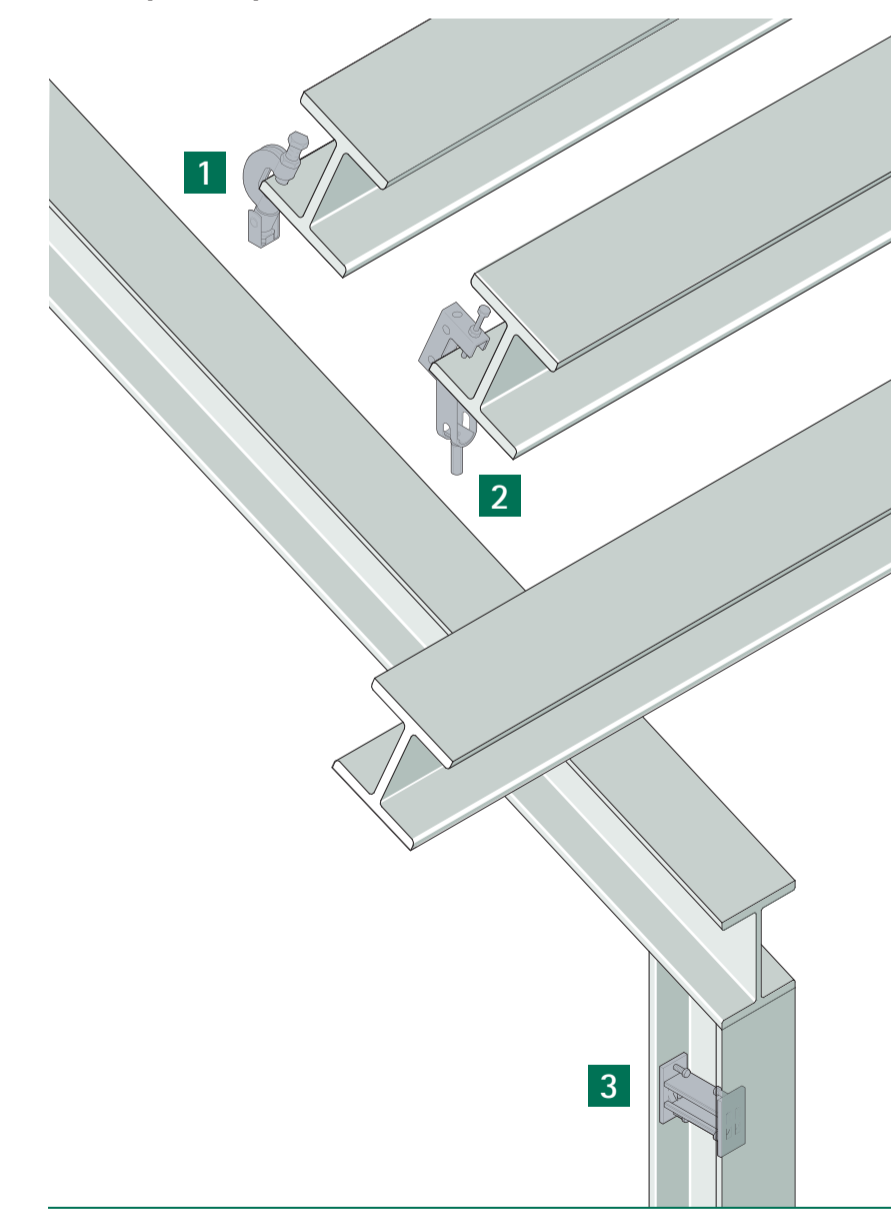

Heavy Duty

1 BIS Swivel Beam Clamp Model F Part No. 6078010	2 BIS Swivel Beam Clamp Model E Part No. 6076000
3 BIS Strut Inter Flange Clamps Part No. 60780xx	

More information?

Order your detailed catalogue by visiting walraven.com.

The value of smart

walraven.com

The value of smart