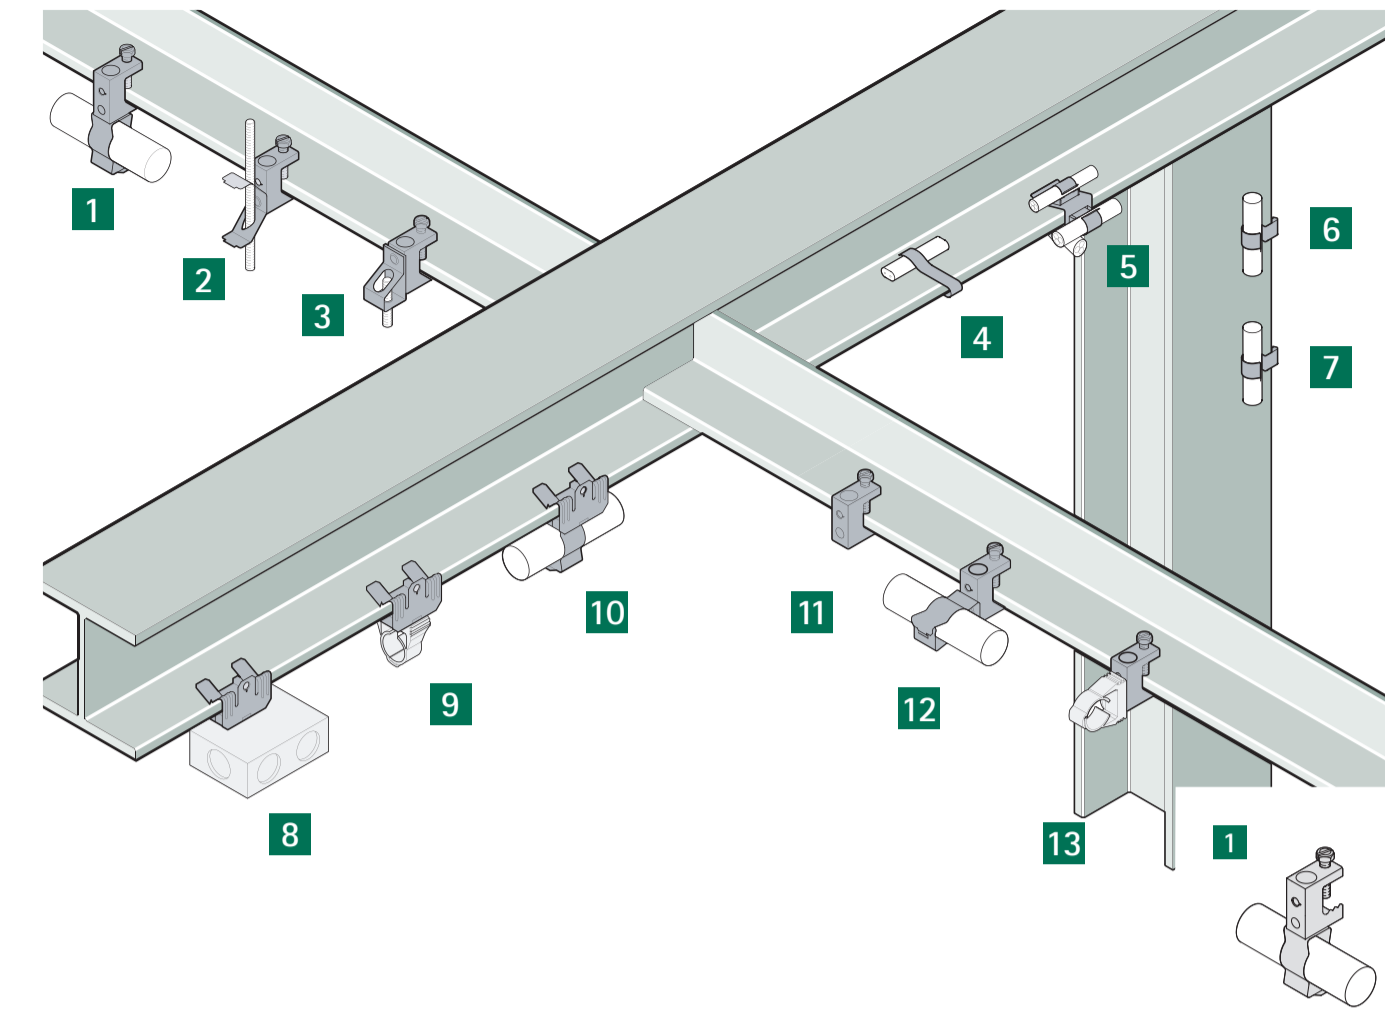

FU, SB, GAM8, PC

2 Code SB17 TRM6 Part No. 53620617	3 Code SB17 ICTM6 Part No. 53420617	4 Code PCF9 Part No. 52022009	5 Code PCC Part No. 52020020	6 GAM8 Part No. 5209xxxx	7 Code FCox xx Part No. 5202xxxx
8 Code Flux M6x9 Part No. 515206xx	9 Code Flux M6x9 Part No. 515206xx	10 Code Flux ICCox Part No. 5112xxxx	11 Code SB17 Part No. 5342xxxx	12 Code SB17 ICCox Part No. 5312xxxx	13 Code SB17 M6x9 Part No. 535206xx