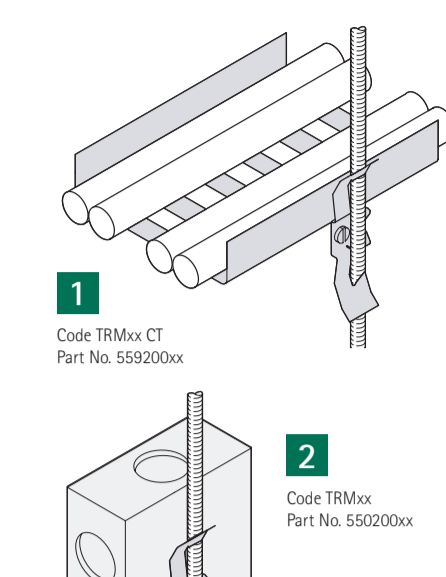

TR

1 Code TRMax CT Part No. 550200xx	2 Code TRMax Part No. 550200xx	3 Code TRMax ICCox Part No. 5512xxxx